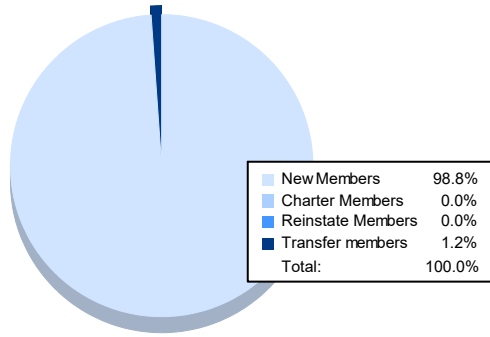

Year	New Clubs	Dropped Clubs	Gain/ Loss Clubs	New Members	Charter Members	Reinstate Members	Transfer Members	Total Member Added	Total Members Dropped	Gain/ Loss Members
2017-2018	0	1	-1	93	2	3	3	101	142	-41
2018-2019	0	2	-2	63	2	8	2	75	123	-48
2019-2020	0	1	-1	48	0	2	0	50	123	-73
2020-2021	0	1	-1	31	0	3	1	35	87	-52
2021-2022	0	1	-1	81	0	0	1	82	86	-4
<b>Average</b>	<b>0</b>	<b>1</b>	<b>-1</b>	<b>63</b>	<b>1</b>	<b>3</b>	<b>1</b>	<b>69</b>	<b>112</b>	<b>-44</b>

### Membership Composition June 2022 Cumulative